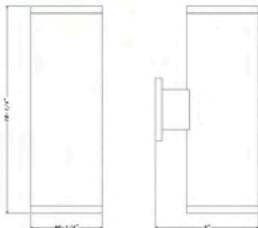

LED OUTDOOR WALL LAMP

LED OUTDOOR WALL LAMP

38 WATTS

PRODUCT SPECIFICATION:

Model: LXA-WL087-BK-50K

Color Temperature: 5000K

CRI: >80

Lumen: 2400LM

Input Power: 38W

Input Voltage: 120V-277V

Dimmable: No

Base: Led integrated

Material: Aluminum with Glass

Housing Color: Matte Black with Frosted Glass

Waterproof Rating: (IP64)

Lifespan: 50000 Hours

CHART: