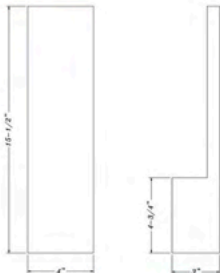

LED INDOOR WALL SCONCE

LED INDOOR WALL SCONCE

09 WATTS

PRODUCT SPECIFICATION:

Model: LXA-WL084-BK-40K

Color Temperature: 4000K

CRI: >80

Lumen: 450LM

Input Power: 09W

Input Voltage: 120V-277V

Dimmable: yes

Base: Led Integrated

Material: Aluminum+White Acrylic

Housing Color: Painting Matte Black

Waterproof Rating: (IP64)

Lifespan: 50000 Hours

CHART:

V LIGHTS LLC
LED LIGHTS