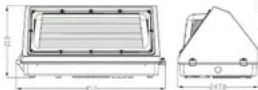

LED SEMI-CUTOFF WALL PACK

LED WALL PACK LIGHT

120 WATTS

PRODUCT SPECIFICATION:

Model: ALS-WP4-120WAB1-aaK

Color Temperature: 5700K

CRI: >80

Lumen: 5600LM

Input Power: 120W

Viewing Angle: 100°

Input Voltage: 100-277Vac 50/60Hz

PF: >0.9

Waterproof Rating: WET (IP65)

CHART: