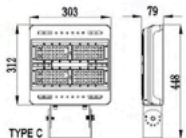

FLOOD LIGHTS

LED FLOOD LIGHT

100 WATTS

PRODUCT SPECIFICATION:

Model: ALS-S-G04-100WAT3A1

Color Temperature: 5700K

CRI: >70

Lumen: 12800LM

Input Power: 100W

Viewing Angle: 150° - 85° (TYPE III)

Input Voltage: 100-277Vac 50/60Hz

PF: >0.9

Waterproof Rating: WET (IP65)

CHART:

V LIGHTS LLC
LED LIGHTS