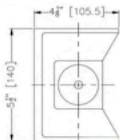

LED OUTDOOR WALL LAMP

LED OUTDOOR WALL LAMP

06 WATTS

PRODUCT SPECIFICATION:

Model: LXA-WL072AC6-8K-50K

Color Temperature: 5000K

CRI: >80

Lumen: 300LM

Input Power: 06W

Input Voltage: 120V-277V

Dimmable: No

Base: Led integrated

Material: Aluminum with Acrylic

Housing Color: Painting Matte Black with Acrylic

Waterproof Rating: (IP64)

Lifespan: 50000 Hours

CHART:

V LIGHTS LLC
LED LIGHTS