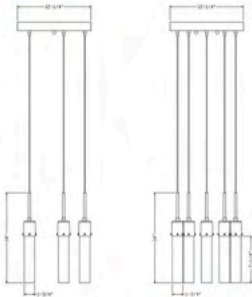

LED MINI-PENDANT

LED MINI-PENDANT

35 WATTS

PRODUCT SPECIFICATION:

Model: LXA-PD150A-8K-30K

Color Temperature: 3000K/5000K

CRI: >80

Lumen: 2000LM

Input Power: 35W

Input Voltage: 120V-277V

Dimmable: Yes

Base: Led Integrated

Material: Steel with Glass

Housing Color: Matte black with Bubble Glass

Waterproof Rating: (IP64)

Lifespan: 50000 Hours

CHART:

V LIGHTS LLC
LED LIGHTS