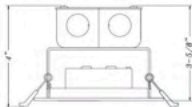

GIMBAL DOWNLIGHT

GIMBAL DOWNLIGHT

09 WATTS

PRODUCT SPECIFICATION:

Model: LXA-SDL200AC409-WH-30K

Color Temperature: 3000K/5000K

CRI: >80

Lumen: 540LM

Input Power: 09W

Input Voltage: 120V-277V

Dimmable: Yes

Base: Led Integrated

Material:

Housing Color: Painting White with Acrylic

Waterproof Rating: (IP64)

Lifespan: 50000 Hours

CHART: