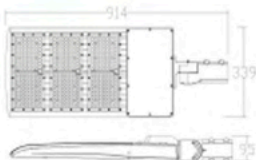

LED PARKING LOT LIGHT

LED PARKING LOT LIGHT

450 WATTS

AM

PRODUCT SPECIFICATION:

Model: ALS-S-G07-450WCT3B-1

Color Temperature: 5700K

CRI: >70

Lumen: 60750LM

Input Power: 450W

Viewing Angle: 150°85 Degree (Type III)

Input Voltage: 100-277Vac 50/60Hz

PF: >0.9

Waterproof Rating: WET (IP65)

CHART:

AM