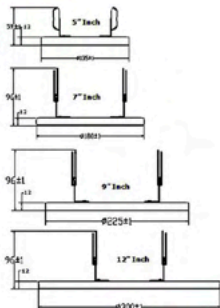

ULTRA SLIM LED PANEL LIGHTS

9" Round Panel

18 WATTS

PRODUCT SPECIFICATION:

Model: LXA-PLR9-18-XX-Y
Color Temperature: 3000K - 6000K
CRI: >80
Lumen: 1260LM
Input Power: 18W
Input Voltage: 120V
Dimmable: TRIAC
Base: Led integrated
Waterproof Rating: (IP64)
Lifespan: 50000 Hours

CHART: