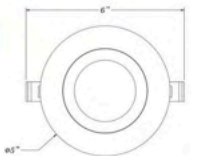

GIMBAL DOWNLIGHT

GIMBAL DOWNLIGHT

09 WATTS

PRODUCT SPECIFICATION:

Model: LXA-SDL200AC409-WH-30K

Color Temperature: 3000K/5000K

CRI: >80

Lumen: 540LM

Input Power: 09W

Input Voltage: 120V-277V

Dimmable: Yes

Base: Led Integrated

Material:

Housing Color: Painting White with Acrylic

Waterproof Rating: (IP64)

Lifespan: 50000 Hours

CHART: