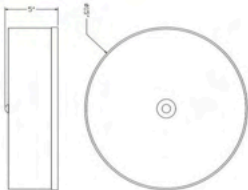

LED FLUSHMOUNT

LED FLUSHMOUNT

23 WATTS

PRODUCT SPECIFICATION:

Model: LXA-CL012-8N-30K

Color Temperature: 3000K

CRI: >80

Lumen: 1400LM

Input Power: 23W

Input Voltage: 120V-277V

Dimmable: yes

Base: Led Integrated

Material: steel+ fabric

+white acrylic diffuser (beige linen)

Housing Color: Brushed Nickel

Waterproof Rating: [IP64]

Lifespan: 50000 Hours

CHART: