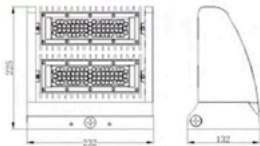

LED FULL-CUTOFF

FULL-CUTOFF WALL PACK LIGHT

120 WATTS

PRODUCT SPECIFICATION:

Model: ALS-RWP02-120WCT1NA1-aaK

Color Temperature: 5700K

CRI: >70

Lumen: 15600LM

Input Power: 120W

Viewing Angle: 60°

Input Voltage: 100-277Vac 50/60Hz

PF: >0.9

Waterproof Rating: WET (IP65)

CHART: