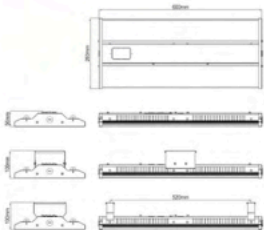

LED LINEAR HIGH BAY LIGHT

LED LINEAR HIGH BAY LIGHT

110 WATTS

PRODUCT SPECIFICATION:

Model: ALS-PH803-110WRAFP1C1-abd

Color Temperature: 5700K

CRI: >80

Lumen: 14000LM

Input Power: 110W

Viewing Angle: 110°

Input Voltage: 100-277Vac 50/60Hz

PF: >0.9

Waterproof Rating: WET (IP65)

CHART:

V LIGHTS LLC
LED LIGHTS