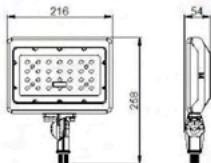

FLOOD LIGHTS

LED FLOOD LIGHT

50 WATTS

PRODUCT SPECIFICATION:

Model: ALS-FL06-50WAT1A1-aaK

Color Temperature: 5700K

CRI: >70

Lumen: 7100LM

Input Power: 50W

Viewing Angle: 7H7V

Input Voltage: 100-277Vac 50/60Hz

PF: >0.9

Waterproof Rating: WET (IP65)

CHART: