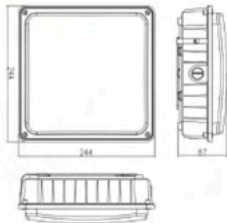

CANOPY LIGHTS

LED CARAGE LIGHT

45 WATTS

PRODUCT SPECIFICATION:

Model: CN301D-45W -SR-BR
Color Temperature: 5000K
CRI: >70
Lumen: 5275 LM
Input Power: 45W
Input Voltage: 100-277Vac 50/60Hz
PF: >0.9
Waterproof Rating: WET (IP65)

CHART: