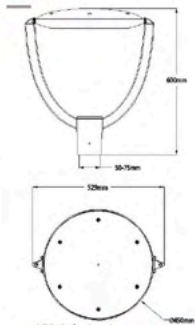

PRODUCT SPECIFICATION:

Model: ALS-GS02-150WSAT2A1-abcde

Color Temperature: 5000K

CRI: >80

Lumen: 19200LM

Input Power: 150W

Viewing Angle: 90°

Input Voltage: 100-277Vac 50/60Hz

PF: >0.9

Waterproof Rating: WET (IP65)

LISTED

CHART: