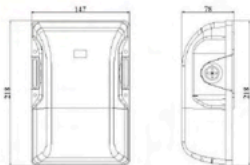

LED MINI WALL PACK LIGHT

MINI WALL PACK

30 WATTS

PRODUCT SPECIFICATION:

Model: ALS-MWP03-30WBFA1-abc

Color Temperature: 5000K

CRI: >80

Lumen: 3900LM

Input Power: 30W

Viewing Angle: 100°

Input Voltage: 100-277Vac 50/60Hz

PF: >0.9

Waterproof Rating: WET (IP65)

CHART:

V LIGHTS LLC
LED LIGHTS