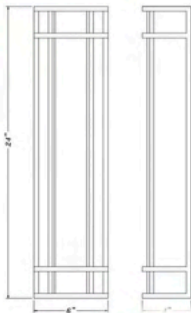

LED OUTDOOR WALL LAMP

LED OUTDOOR WALL LAMP

24 WATTS

PRODUCT SPECIFICATION:

Model: LXA-WL034-ORB-50K

Color Temperature: 5000K

CRI: >80

Lumen: 1200LM

Input Power: 24W

Input Voltage: 120V-277V

Dimmable: No

Base: Led Integrated

Material: Stainless with Acrylic

Housing Color: Painting Oil Ruber Brown with Acrylic

Waterproof Rating: (IP64)

Lifespan: 50000 Hours

CHART:

V LIGHTS LLC
LED LIGHTS