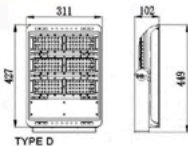

FLOOD LIGHTS

LED FLOOD LIGHT

300 WATTS

PRODUCT SPECIFICATION:

Model: ALS-S-G04-300WAT3B1

Color Temperature: 5700K

CRI: >70

Lumen: 38000LM

Input Power: 300W

Viewing Angle: 150° - 85° (TYPE III)

Input Voltage: 100-277Vac 50/60Hz

PF: >0.9

Waterproof Rating: WET (IP65)

CHART: