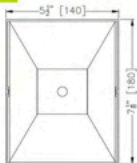

LED OUTDOOR WALL LAMP

LED OUTDOOR WALL LAMP

06 WATTS

PRODUCT SPECIFICATION:

Model: LXA-WL072AC6-8K-50K

Color Temperature: 5000K

CRI: >80

Lumen: 300LM

Input Power: 06W

Input Voltage: 120V-277V

Dimmable: No

Base: Led integrated

Material: Aluminum with Acrylic

Housing Color: Painting Matte Black with Acrylic

Waterproof Rating: (IP64)

Lifespan: 50000 Hours

CHART:

V LIGHTS LLC
LED LIGHTS