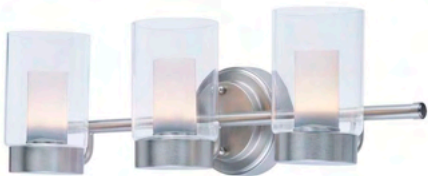

LED VANITY

V LIGHTS LLC
LED LIGHTS