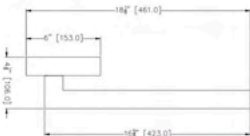

LED OUTDOOR WALL LAMP

LED OUTDOOR WALL LAMP

20 WATTS

PRODUCT SPECIFICATION:

Model: LXA-WL078-BK-40K

Color Temperature: 4000K

CRI: >80

Lumen: 1000LM

Input Power: 20W

Input Voltage: 120V-277V

Dimmable: No

Base: Led integrated

Material: Aluminum with Glass

Housing Color: Brushed Nickel with Frosted Glass

Waterproof Rating: (IP64)

Lifespan: 50000 Hours

CHART:

V LIGHTS LLC
LED LIGHTS