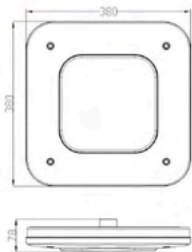

CANOPY LIGHTS

LED CANOPY LIGHT

150 WATTS

PRODUCT SPECIFICATION:

Model: ALS-CP-150W-311X-1601

Color Temperature: 5700K

CRI: >70

Lumen: 17100LM

Input Power: 150W

Viewing Angle: 110°

Input Voltage: 100-277Vac 50/60Hz

PF: >0.9

Waterproof Rating: WET (IP65)

LISTED

CHART: