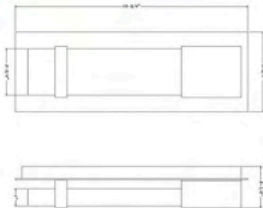

LED OUTDOOR WALL LAMP

LED OUTDOOR WALL LAMP

11.5 WATTS

PRODUCT SPECIFICATION:

Model: LXA-WL056A-TB-50K

Color Temperature: 5000K

CRI: >80

Lumen: 450LM

Input Power: 11.5W

Input Voltage: 120V-277V

Dimmable: No

Base: Led Integrated

Material: Aluminum with Glass

Housing Color: Textured Black with Bubble Glass

Waterproof Rating: (IP64)

Lifespan: 50000 Hours

CHART: