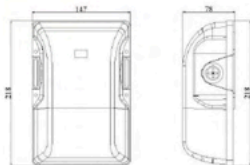

LED MINI WALL PACK LIGHT

MINI WALL PACK

15 WATTS

PRODUCT SPECIFICATION:

Model: ALS-MWP03-15WBFA1-abc

Color Temperature: 5000K

CRI: >80

Lumen: 2030LM

Input Power: 15W

Viewing Angle: 100°

Input Voltage: 100-277Vac 50/60Hz

PF: >0.9

Waterproof Rating: WET (IP65)

CHART: