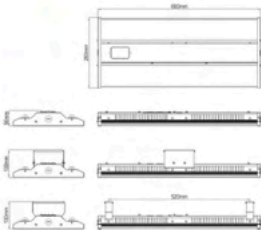

LED LINEAR HIGH BAY LIGHT

LED LINEAR HIGH BAY LIGHT

165 WATTS

PRODUCT SPECIFICATION:

Model: ALS-PHB03-165WRAFP1C1-abd

Color Temperature: 5700K

CRI: >80

Lumen: 20600LM

Input Power: 165W

Viewing Angle: 110°

Input Voltage: 100-277Vac 50/60Hz

PF: >0.9

Waterproof Rating: WET (IP65)

LISTED

CHART:

V LIGHTS LLC
LED LIGHTS