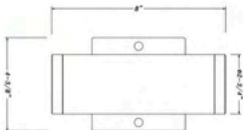

LED OUTDOOR WALL LAMP

LED OUTDOOR WALL LAMP

24 WATTS

PRODUCT SPECIFICATION:

Model: LXA-WL007AC-BN-50K

Color Temperature: 5000K

CRI: >80

Lumen: 1500LM

Input Power: 24W

Input Voltage: 120V-277V

Dimmable: Yes

Base: Led Integrated

Material: Aluminum with Glass

Housing Color: Brushed Nickel with Frosted Glass

Waterproof Rating: (IP64)

Lifespan: 50000 Hours

CHART: