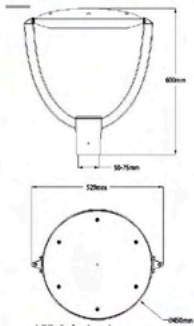

LED GARDEN LIGHT

LED GARDEN LIGHT

75 WATTS

PRODUCT SPECIFICATION:

Model: ALS-G502-75WSAT2A1-abcde

Color Temperature: 5000K

CRI: >80

Lumen: 9600LM

Input Power: 75W

Viewing Angle: 90°

Input Voltage: 100-277Vac 50/60Hz

PF: >0.9

Waterproof Rating: WET (IP65)

CHART:

V LIGHTS LLC
LED LIGHTS