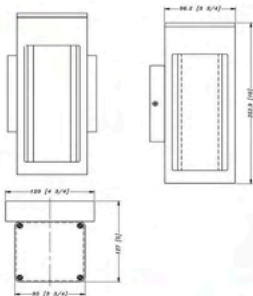

LED OUTDOOR WALL LAMP

LED OUTDOOR WALL LAMP

08 WATTS

PRODUCT SPECIFICATION:

Model: LXA-LEDWL001DC-BK-50K

Color Temperature: 5000K

CRI: >80

Lumen: 300LM

Input Power: 08W

Input Voltage: 120V-277V

Dimmable: No

Base: Led Integrated

Material: Aluminum with Glass

Housing Color: Painting Matte Black with

Outer clear & Inner Opal Glass

Waterproof Rating: (IP64)

Lifespan: 50000 Hours

CHART:

V LIGHTS LLC
LED LIGHTS