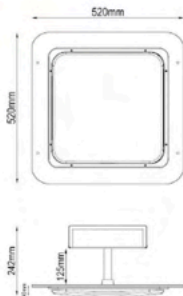

CANOPY LIGHTS

LED CANOPY LIGHT

150 WATTS

PRODUCT SPECIFICATION:

Model: ALS-CP-150W-3421-1602

Color Temperature: 5700K

CRI: >80

Lumen: 19700LM

Input Power: 150W

Viewing Angle: 110°

Input Voltage: 100-277Vac 50/60Hz

PF: >0.9

Waterproof Rating: WET (IP65)

CHART: