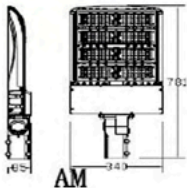

LED PARKING LOT LIGHT

LED PARKING LOT LIGHT

300 WATTS

PRODUCT SPECIFICATION:

Model: ALS-S300WAT3ZH1

Color Temperature: 5700K

CRI: >70

Lumen: 37500LM

Input Power: 300W

Viewing Angle: 150°85 Degree (Type III)

Input Voltage: 100-277Vac 50/60Hz

PF: >0.9

Waterproof Rating: WET (IP65)

AM

CHART:

AM