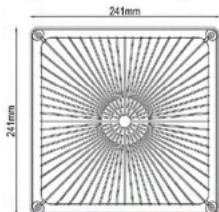

CANOPY LIGHTS

LED CARAGE LIGHT

35 WATTS

PRODUCT SPECIFICATION:

Model: ALS-SCP02-35WAANA1

Color Temperature: 5700K

CRI: >70

Lumen: 3900LM

Input Power: 35W

Viewing Angle: 150°

Input Voltage: 100-277Vac 50/60Hz

PF: >0.9

Waterproof Rating: WET (IP65)

LISTED

CHART:

V LIGHTS LLC
LED LIGHTS