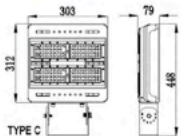

FLOOD LIGHTS

LED FLOOD LIGHT

150 WATTS

PRODUCT SPECIFICATION:

Model: ALS-S-G04-150WAT3B1

Color Temperature: 5700K

CRI: >70

Lumen: 19200LM

Input Power: 150W

Viewing Angle: 150° - 85° (TYPE III)

Input Voltage: 100-277Vac 50/60Hz

PF: >0.9

Waterproof Rating: WET (IP65)

CHART:

V LIGHTS LLC
LED LIGHTS