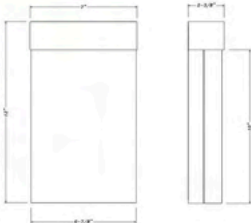

LED OUTDOOR WALL LAMP

LED OUTDOOR WALL LAMP

09 WATTS

PRODUCT SPECIFICATION:

Model: LXA-WL071-TB-30K

Color Temperature: 3000K/5000K

CRI: >80

Lumen: 300LM

Input Power: 09W

Input Voltage: 120V-277V

Dimmable: No

Base: Led integrated

Material: Aluminum with Glass

Housing Color: Textured Black with Bubble Glass

Waterproof Rating: (IP64)

Lifespan: 50000 Hours

CHART: