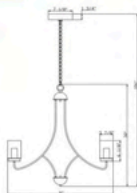

LED CHANDELIER

LED CHANDELIER

45 WATTS

PRODUCT SPECIFICATION:

Model: LXA-PD143-BN-40K

Color Temperature: 4000K

CRI: >80

Lumen: 2850LM

Input Power: 45W

Input Voltage: 120V-277V

Dimmable: Yes

Base: Led Integrated

Material: Steel with Glass

Housing Color: Brushed Nickel with outer clear glass

Waterproof Rating: (IP64)

Lifespan: 50000 Hours

CHART: