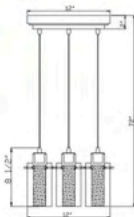

LED MINI-PENDANT

LED MINI-PENDANT

30 WATTS

PRODUCT SPECIFICATION:

Model: LXA-PD127C-CH-30K
Color Temperature: 3000K/5000K
CRI: >80
Lumen: 1700LM
Input Power: 30W
Input Voltage: 120V-277V
Dimmable: Yes
Base: Led Integrated
Material: Steel with Glass
Housing Color: Chrome with
Outer Clear Glass with Bubble Glass
Waterproof Rating: (IP64)
Lifespan: 50000 Hours

CHART: