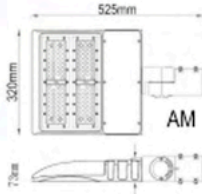

LED PARKING LOT LIGHT

LED PARKING LOT LIGHT

150 WATTS

PRODUCT SPECIFICATION:

Model: ALS-S150HLT3YA1

Color Temperature: 5700K

CRI: >70

Lumen: 19500LM

Input Power: 150W

Viewing Angle: 150°85 Degree (Type III)

Input Voltage: 100-277Vac 50/60Hz

PF: >0.9

Waterproof Rating: WET (IP65)

CHART:

V LIGHTS LLC
LED LIGHTS