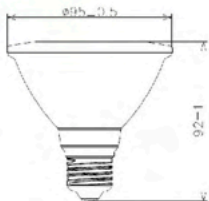

LED PAR30

LED PAR30 DSN

11 WATTS

PRODUCT SPECIFICATION:

Model: LXXA-PAR30DSN -11W
Color Temperature: 3000K/4000K/5000K
CRI: >80
Lumen: 850LM
Input Power: 11W
Input Voltage: 120V
Base Type: E26
Waterproof Rating: (IP64)
Lifespan: 25000 Hours

CHART: