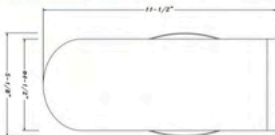

LED OUTDOOR WALL LAMP

LED OUTDOOR WALL LAMP

12 WATTS

PRODUCT SPECIFICATION:

Model: LXA-LEDWL0001AC-WH-40K

Color Temperature: 4000K

CRI: >80

Lumen: 700LM

Input Power: 12W

Input Voltage: 120V-277V

Dimmable: Yes

Base: Led Integrated

Material: Aluminum with Acrylic

Housing Color: Painting White with Acrylic

Waterproof Rating: (IP64)

Lifespan: 50000 Hours

CHART:

V LIGHTS LLC
LED LIGHTS