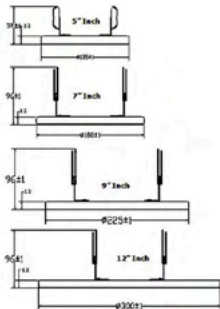

ULTRA SLIM LED PANEL LIGHTS

7" Round Panel

12 WATTS

PRODUCT SPECIFICATION:

Model: LXA-PLR7-12-XX-Y
Color Temperature: 3000K - 6000K
CRI: >80
Lumen: 860LM
Input Power: 12W
Input Voltage: 120V
Dimmable: TRIAC
Base: Led integrated
Waterproof Rating: (IP64)
Lifespan: 50000 Hours

CHART:

V LIGHTS LLC
LED LIGHTS