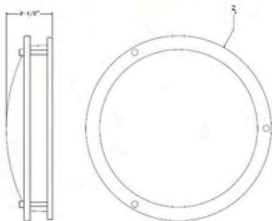

LED FLUSHMOUNT

LED FLUSHMOUNT

25 WATTS

PRODUCT SPECIFICATION:

Model: LXA-CL201HX-8N-50K

Color Temperature: 5000K

CRI: >80

Lumen: 1800LM

Input Power: 25W

Input Voltage: 120V-277V

Dimmable: No

Base: Led Integrated

Material: Steel with white acrylic

Housing Color: Brushed Nickel

Waterproof Rating: (IP64)

Lifespan: 50000 Hours

CHART: