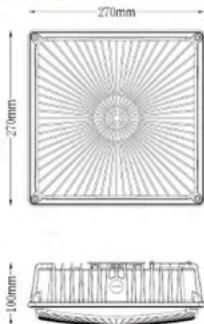

CANOPY LIGHTS

LED CARAGE LIGHT

75 WATTS

PRODUCT SPECIFICATION:

Model: ALS-SCP2-75WAAA1

Color Temperature: 5700K

CRI: >70

Lumen: 8800LM

Input Power: 75W

Viewing Angle: 160°

Input Voltage: 100-277Vac 50/60Hz

PF: >0.9

Waterproof Rating: WET (IP65)

CHART: