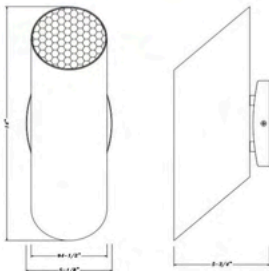

LED OUTDOOR WALL LAMP

LED OUTDOOR WALL LAMP

18 WATTS

PRODUCT SPECIFICATION:

Model: LXA-WL080AC18-BK-50K

Color Temperature: 5000K

CRI: >80

Lumen: 1400LM

Input Power: 18W

Input Voltage: 120V-277V

Dimmable: Yes

Base: Led integrated

Material: Aluminum with Acrylic

Housing Color: Painting Matte Black with Acrylic

Waterproof Rating: (IP64)

Lifespan: 50000 Hours

CHART: