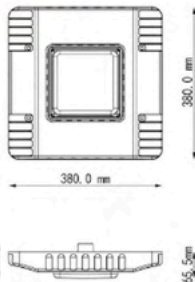

CANOPY LIGHTS

LED CANOPY LIGHT

150 WATTS

PRODUCT SPECIFICATION:

Model: ALS-CP3B-150WMASA1-ab

Color Temperature: 5700K

CRI: >80

Lumen: 18800LM

Input Power: 150W

Viewing Angle: 120°

Input Voltage: 100-277Vac 50/60Hz

PF: >0.9

Waterproof Rating: WET (IP65)

CHART: