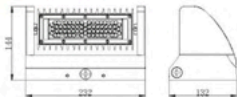

LED FULL-CUTOFF

FULL-CUTOFF WALL PACK LIGHT

40 WATTS

PRODUCT SPECIFICATION:

Model: ALS-RWP02-40WCT1NA1-aaK

Color Temperature: 5700K

CRI: >70

Lumen: 5200LM

Input Power: 40W

Viewing Angle: 60°

Input Voltage: 100-277Vac 50/60Hz

PF: >0.9

Waterproof Rating: WET (IP65)

CHART: