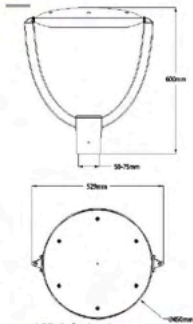

LED GARDEN LIGHT

LED GARDEN LIGHT

100 WATTS

PRODUCT SPECIFICATION:

Model: ALS-G502-100WFAT2F1-abcde

Color Temperature: 5000K

CRI: >80

Lumen: 12800LM

Input Power: 100W

Viewing Angle: 90°

Input Voltage: 100-277Vac 50/60Hz

PF: >0.9

Waterproof Rating: WET (IP65)

CHART:

V LIGHTS LLC
LED LIGHTS