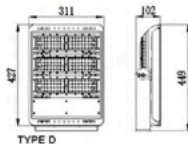

FLOOD LIGHTS

LED FLOOD LIGHT

240 WATTS

PRODUCT SPECIFICATION:

Model: ALS-S-G04-240WAT3B1

Color Temperature: 5700K

CRI: >70

Lumen: 30600LM

Input Power: 240W

Viewing Angle: 150° - 85° (TYPE III)

Input Voltage: 100-277Vac 50/60Hz

PF: >0.9

Waterproof Rating: WET (IP65)

CHART: