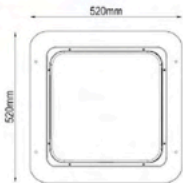

CANOPY LIGHTS

LED CANOPY LIGHT

240 WATTS

PRODUCT SPECIFICATION:

Model: ALS-CP-240W-1421-1601

Color Temperature: 5700K

CRI: >80

Lumen: 32000LM

Input Power: 240W

Viewing Angle: 110°

Input Voltage: 100-277Vac 50/60Hz

PF: >0.9

Waterproof Rating: WET (IP65)

CHART: