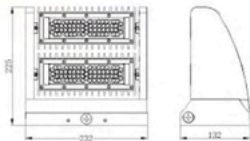

LED FULL-CUTOFF

FULL-CUTOFF WALL PACK LIGHT

80 WATTS

PRODUCT SPECIFICATION:

Model: ALS-RWP02-80WCT1NA1-aaK

Color Temperature: 5700K

CRI: >70

Lumen: 10800LM

Input Power: 80W

Viewing Angle: 60°

Input Voltage: 100-277Vac 50/60Hz

PF: >0.9

Waterproof Rating: WET (IP65)

CHART: