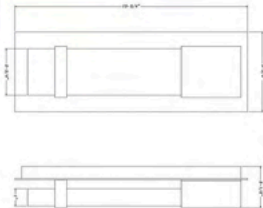

LED OUTDOOR WALL LAMP

LED OUTDOOR WALL LAMP

11.5 WATTS

PRODUCT SPECIFICATION:

Model: LXA-WL090B-TB-50K

Color Temperature: 5000K

CRI: >80

Lumen: 450LM

Input Power: 11.5W

Input Voltage: 120V-277V

Dimmable: No

Base: Led Integrated

Material: Aluminum with Glass

Housing Color: Textured Black with Bubble Glass

Waterproof Rating: (IP64)

Lifespan: 50000 Hours

CHART: