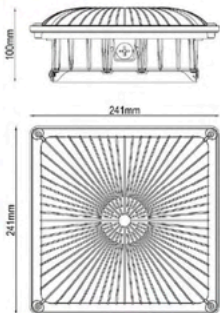

CANOPY LIGHTS

LED CARAGE LIGHT

55 WATTS

PRODUCT SPECIFICATION:

Model: ALS-SCP02-55WAANA1

Color Temperature: 5700K

CRI: >70

Lumen: 6500LM

Input Power: 55W

Viewing Angle: 150°

Input Voltage: 100-277Vac 50/60Hz

PF: >0.9

Waterproof Rating: WET (IP65)

CHART: