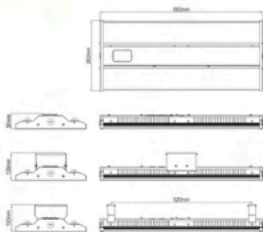

LED LINEAR HIGH BAY LIGHT

LED LINEAR HIGH BAY LIGHT

220 WATTS

PRODUCT SPECIFICATION:

Model: ALS-PHB03-220WRAFP1C1-abd

Color Temperature: 5700K

CRI: >80

Lumen: 27600LM

Input Power: 220W

Viewing Angle: 110°

Input Voltage: 100-277Vac 50/60Hz

PF: >0.9

Waterproof Rating: WET (IP65)

CHART:

V LIGHTS LLC
LED LIGHTS