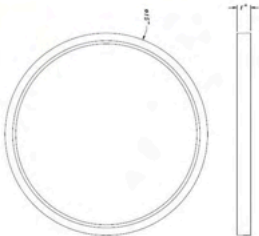

LED FLUSHMOUNT

LED FLUSHMOUNT

30 WATTS

PRODUCT SPECIFICATION:

Model: LXA-CL040F-WH-50K

Color Temperature: 5000K

CRI: >80

Lumen: 1950LM

Input Power: 30W

Input Voltage: 120V

Dimmable: Yes

Material: Aluminium with Acrylic

Housing Color: Painting White

Base: Led Integrated

Waterproof Rating: (IP64)

Lifespan: 50000 Hours

CHART: