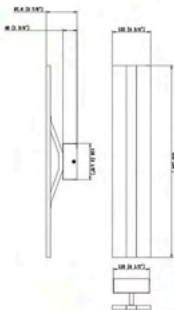

LED VANITY LAMP

LED VANITY LAMP

25 WATTS

PRODUCT SPECIFICATION:

Model: LXA-LEDVL06DC25-BN-40K

Color Temperature: 4000K

CRI: >80

Lumen: 1500LM

Input Power: 25W

Input Voltage: 120V-277V

Dimmable: yes

Base: Led Integrated

Material: Steel with Acrylic

Housing Color: Brushed Nickel with white acrylic

Waterproof Rating: [IP64]

Lifespan: 50000 Hours

Length: 2FT

CHART: