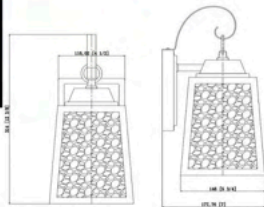

LED OUTDOOR WALL LAMP

LED OUTDOOR WALL LAMP

12 WATTS

PRODUCT SPECIFICATION:

Model: LXA-WL059AC12-ORB-40K

Color Temperature: 4000K

CRI: >80

Lumen: 700LM

Input Power: 12W

Input Voltage: 120V-277V

Dimmable: Yes

Base: Led integrated

Material: Steel with Glass

Housing Color: Painting Oil Ruber Brown with Water Glass

Waterproof Rating: (IP64)

Lifespan: 50000 Hours

CHART: