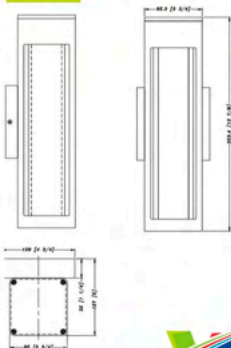

LED OUTDOOR WALL LAMP

LED OUTDOOR WALL LAMP

10 WATTS

PRODUCT SPECIFICATION:

Model: LXA-LEDWL002DC-8K-50K

Color Temperature: 5000K

CRI: >80

Lumen: 300LM

Input Power: 10W

Input Voltage: 120V-277V

Dimmable: No

Base: Led Integrated

Material: Aluminum with Glass

Housing Color: Painting Matte Black with

Outer clear & Inner Opal Glass

Waterproof Rating: [IP64]

Lifespan: 50000 Hours

CHART:

V LIGHTS LLC
LED LIGHTS