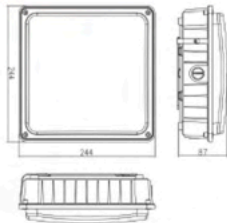

CANOPY LIGHTS

LED CARAGE LIGHT

70 WATTS

PRODUCT SPECIFICATION:

Model: CN301D-70W -SR-BR

Color Temperature: 5000K

CRI: >70

Lumen: 8140 LM

Input Power: 70W

Input Voltage: 100-277Vac 50/60Hz

PF: >0.9

Waterproof Rating: WET (IP65)

CHART: