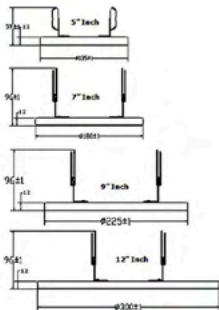

ULTRA SLIM LED PANEL LIGHTS

12" Round Panel

24 WATTS

PRODUCT SPECIFICATION:

Model: LXA-PLR12-24-XX-Y
Color Temperature: 3000K - 6000K
CRI: >80
Lumen: 1680LM
Input Power: 24W
Input Voltage: 120V
Dimmable: TRIAC
Base: Led integrated
Waterproof Rating: (IP64)
Lifespan: 50000 Hours

CHART:

V LIGHTS LLC
LED LIGHTS